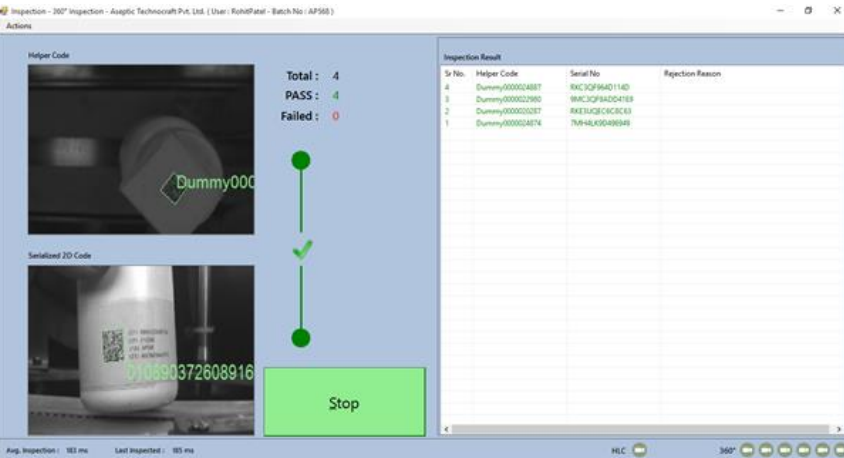

Glass Water Bottle

Life Cycle Management System Using QR Code

Bottles will pass through 360 inspection System to read QR Code after filling.

Information Captured by Software

- Batch No.
- pH
- TDS
- Best Before Date

Key Features

- Data will be uploaded on to Central Cloud Database Server from each Bottling Plant.
- Bottle Life Cycle Reports can be generated Online.
- Batch wise / Date wise report will be generated.
- Daily production report across all bottling plants.

Scan Me To Know My
Water Quality

Just SCAN QR Code using your Camera
&
Consumer will get information about Batch No. / pH / TDS

- 360 QR Code Reader Machine.
 - Conveyor
 - 6 Cameras
 - PC
 - PLC / HMI
 - Internet Connectivity