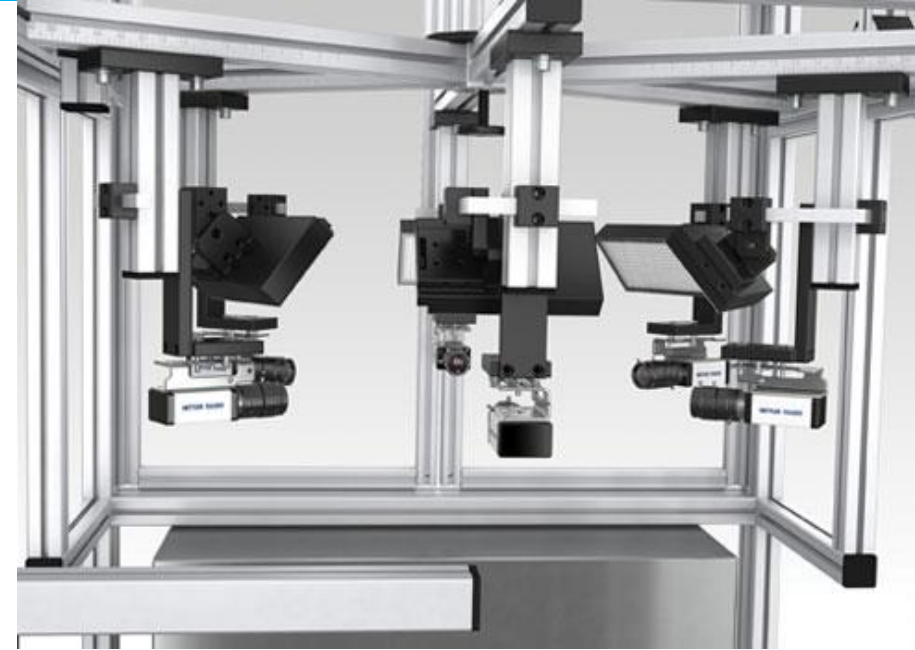

Glass Water Bottle

Life Cycle Management System Using QR Code

Bottles will pass through 360 inspection System to read QR Code after filling.

Information Captured by Software

- Batch No.
- pH
- TDS
- Best Before Date

Scan Me To Know My
Water Quality

Just SCAN QR Code using your Camera
&
Consumer will get information about Batch No. / pH / TDS

- 360 QR Code Reader Machine.
 - Conveyor
 - 6 Cameras
 - PC
 - PLC / HMI
 - Internet Connectivity